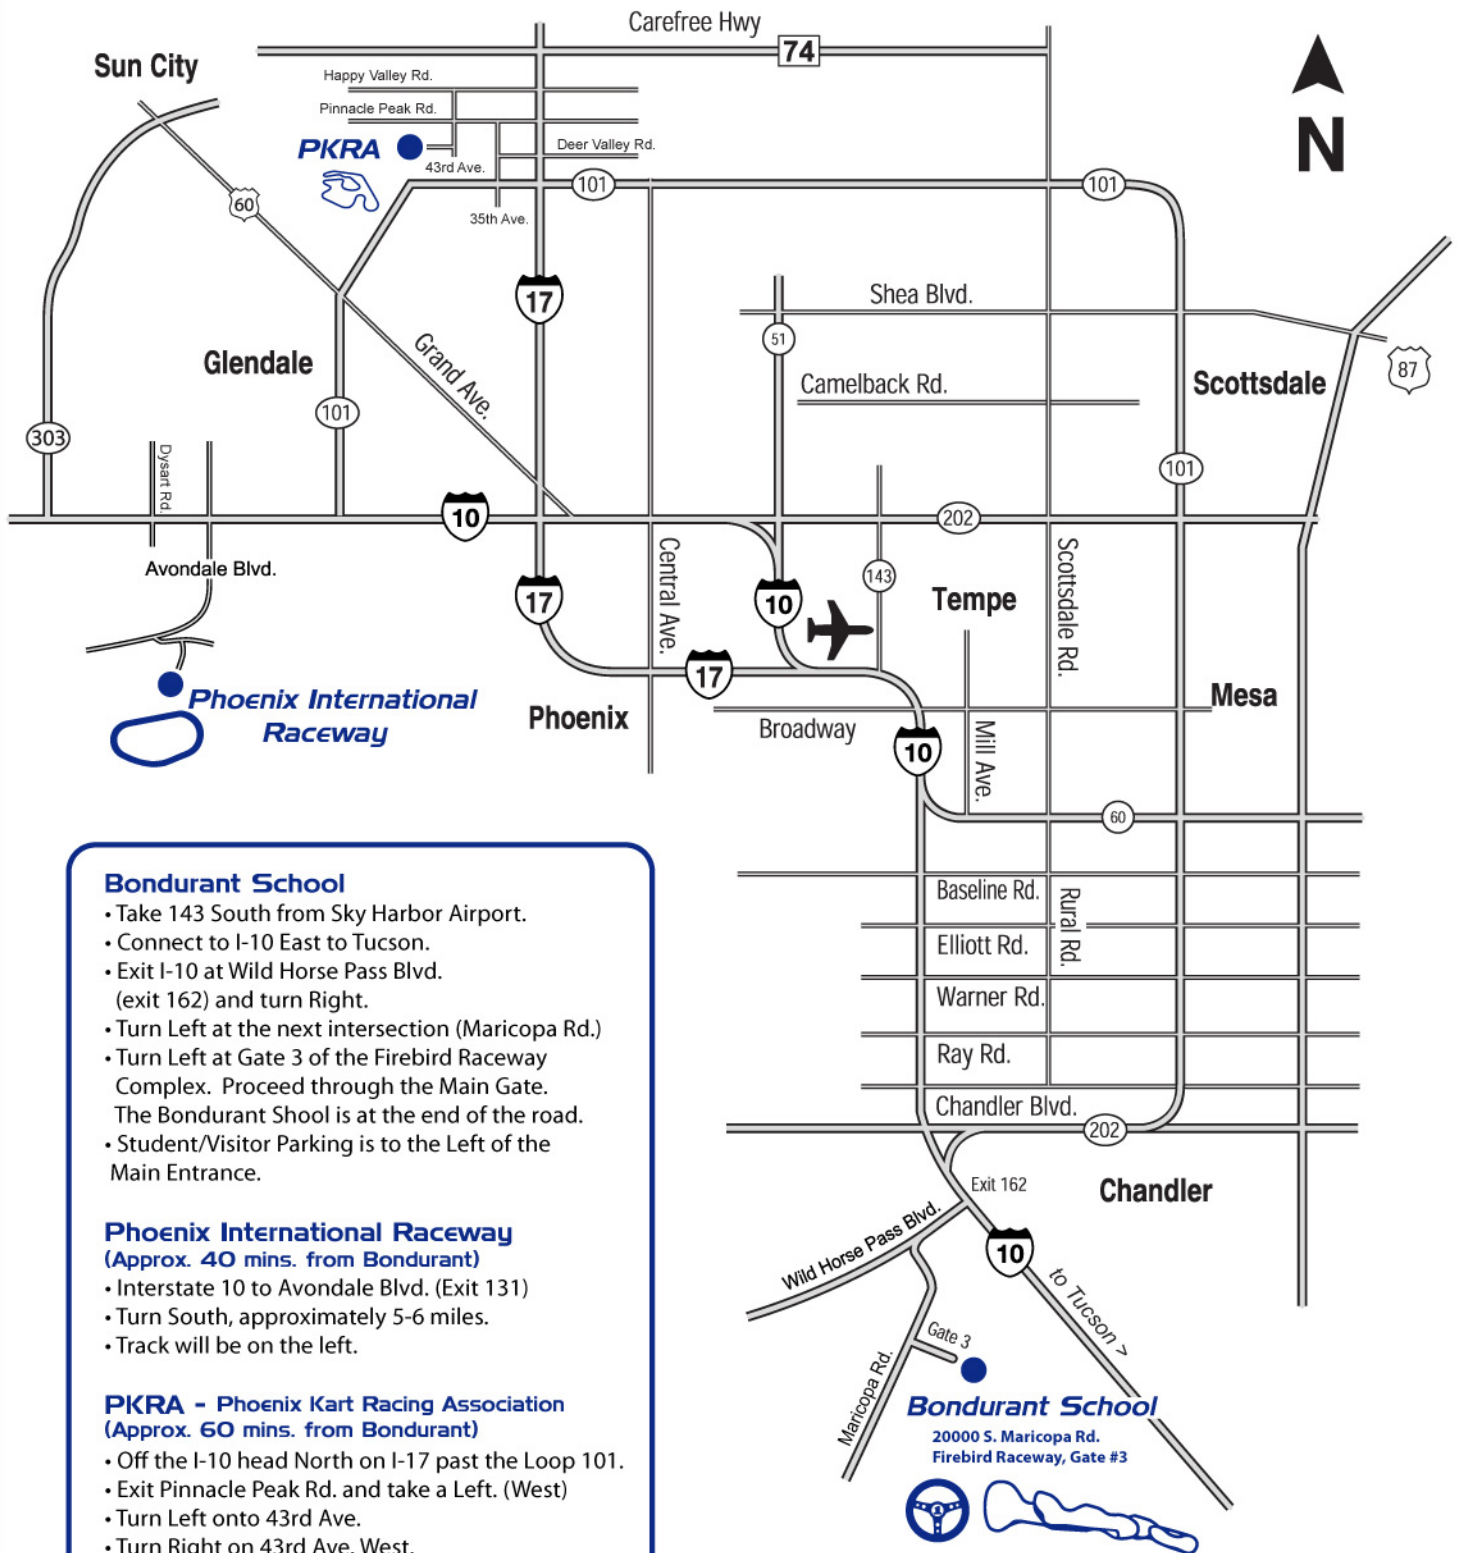

Area Map and Directions

Bondurant School

- Take 143 South from Sky Harbor Airport.
- Connect to I-10 East to Tucson.
- Exit I-10 at Wild Horse Pass Blvd. (exit 162) and turn Right.
- Turn Left at the next intersection (Maricopa Rd.)
- Turn Left at Gate 3 of the Firebird Raceway Complex. Proceed through the Main Gate. The Bondurant School is at the end of the road.
- Student/Visitor Parking is to the Left of the Main Entrance.

Phoenix International Raceway (Approx. 40 mins. from Bondurant)

- Interstate 10 to Avondale Blvd. (Exit 131)
- Turn South, approximately 5-6 miles.
- Track will be on the left.

PKRA - Phoenix Kart Racing Association (Approx. 60 mins. from Bondurant)

- Off the I-10 head North on I-17 past the Loop 101.
- Exit Pinnacle Peak Rd. and take a Left. (West)
- Turn Left onto 43rd Ave.
- Turn Right on 43rd Ave. West.

Bondurant School

20000 S. Maricopa Rd.
Firebird Raceway, Gate #3