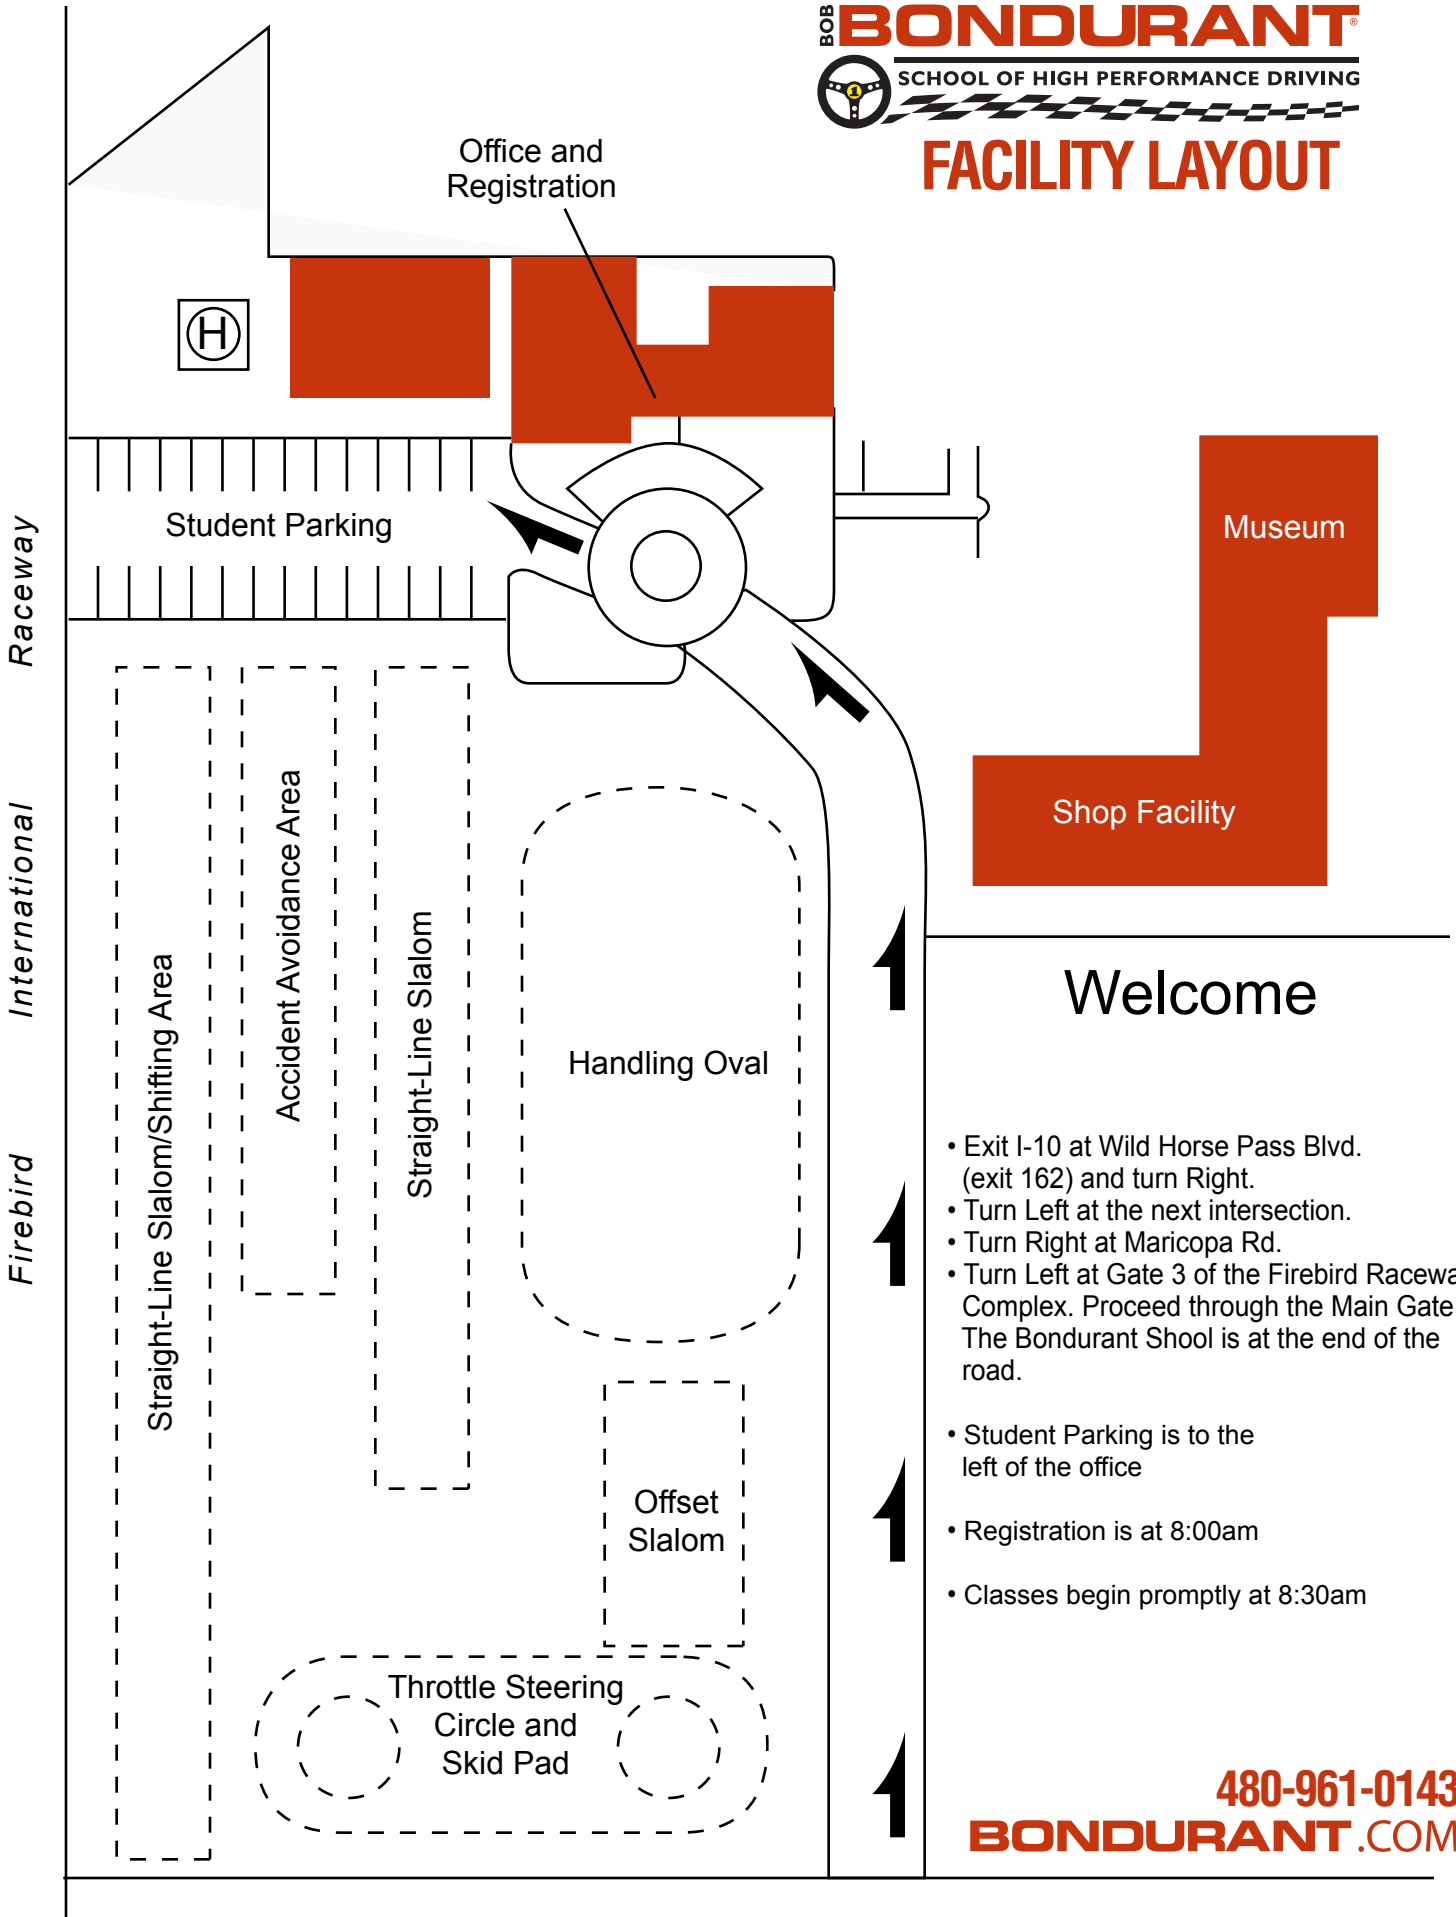

# FACILITY LAYOUT

## Welcome

- Exit I-10 at Wild Horse Pass Blvd. (exit 162) and turn Right.
- Turn Left at the next intersection.
- Turn Right at Maricopa Rd.
- Turn Left at Gate 3 of the Firebird Raceway Complex. Proceed through the Main Gate. The Bondurant School is at the end of the road.
- Student Parking is to the left of the office
- Registration is at 8:00am
- Classes begin promptly at 8:30am